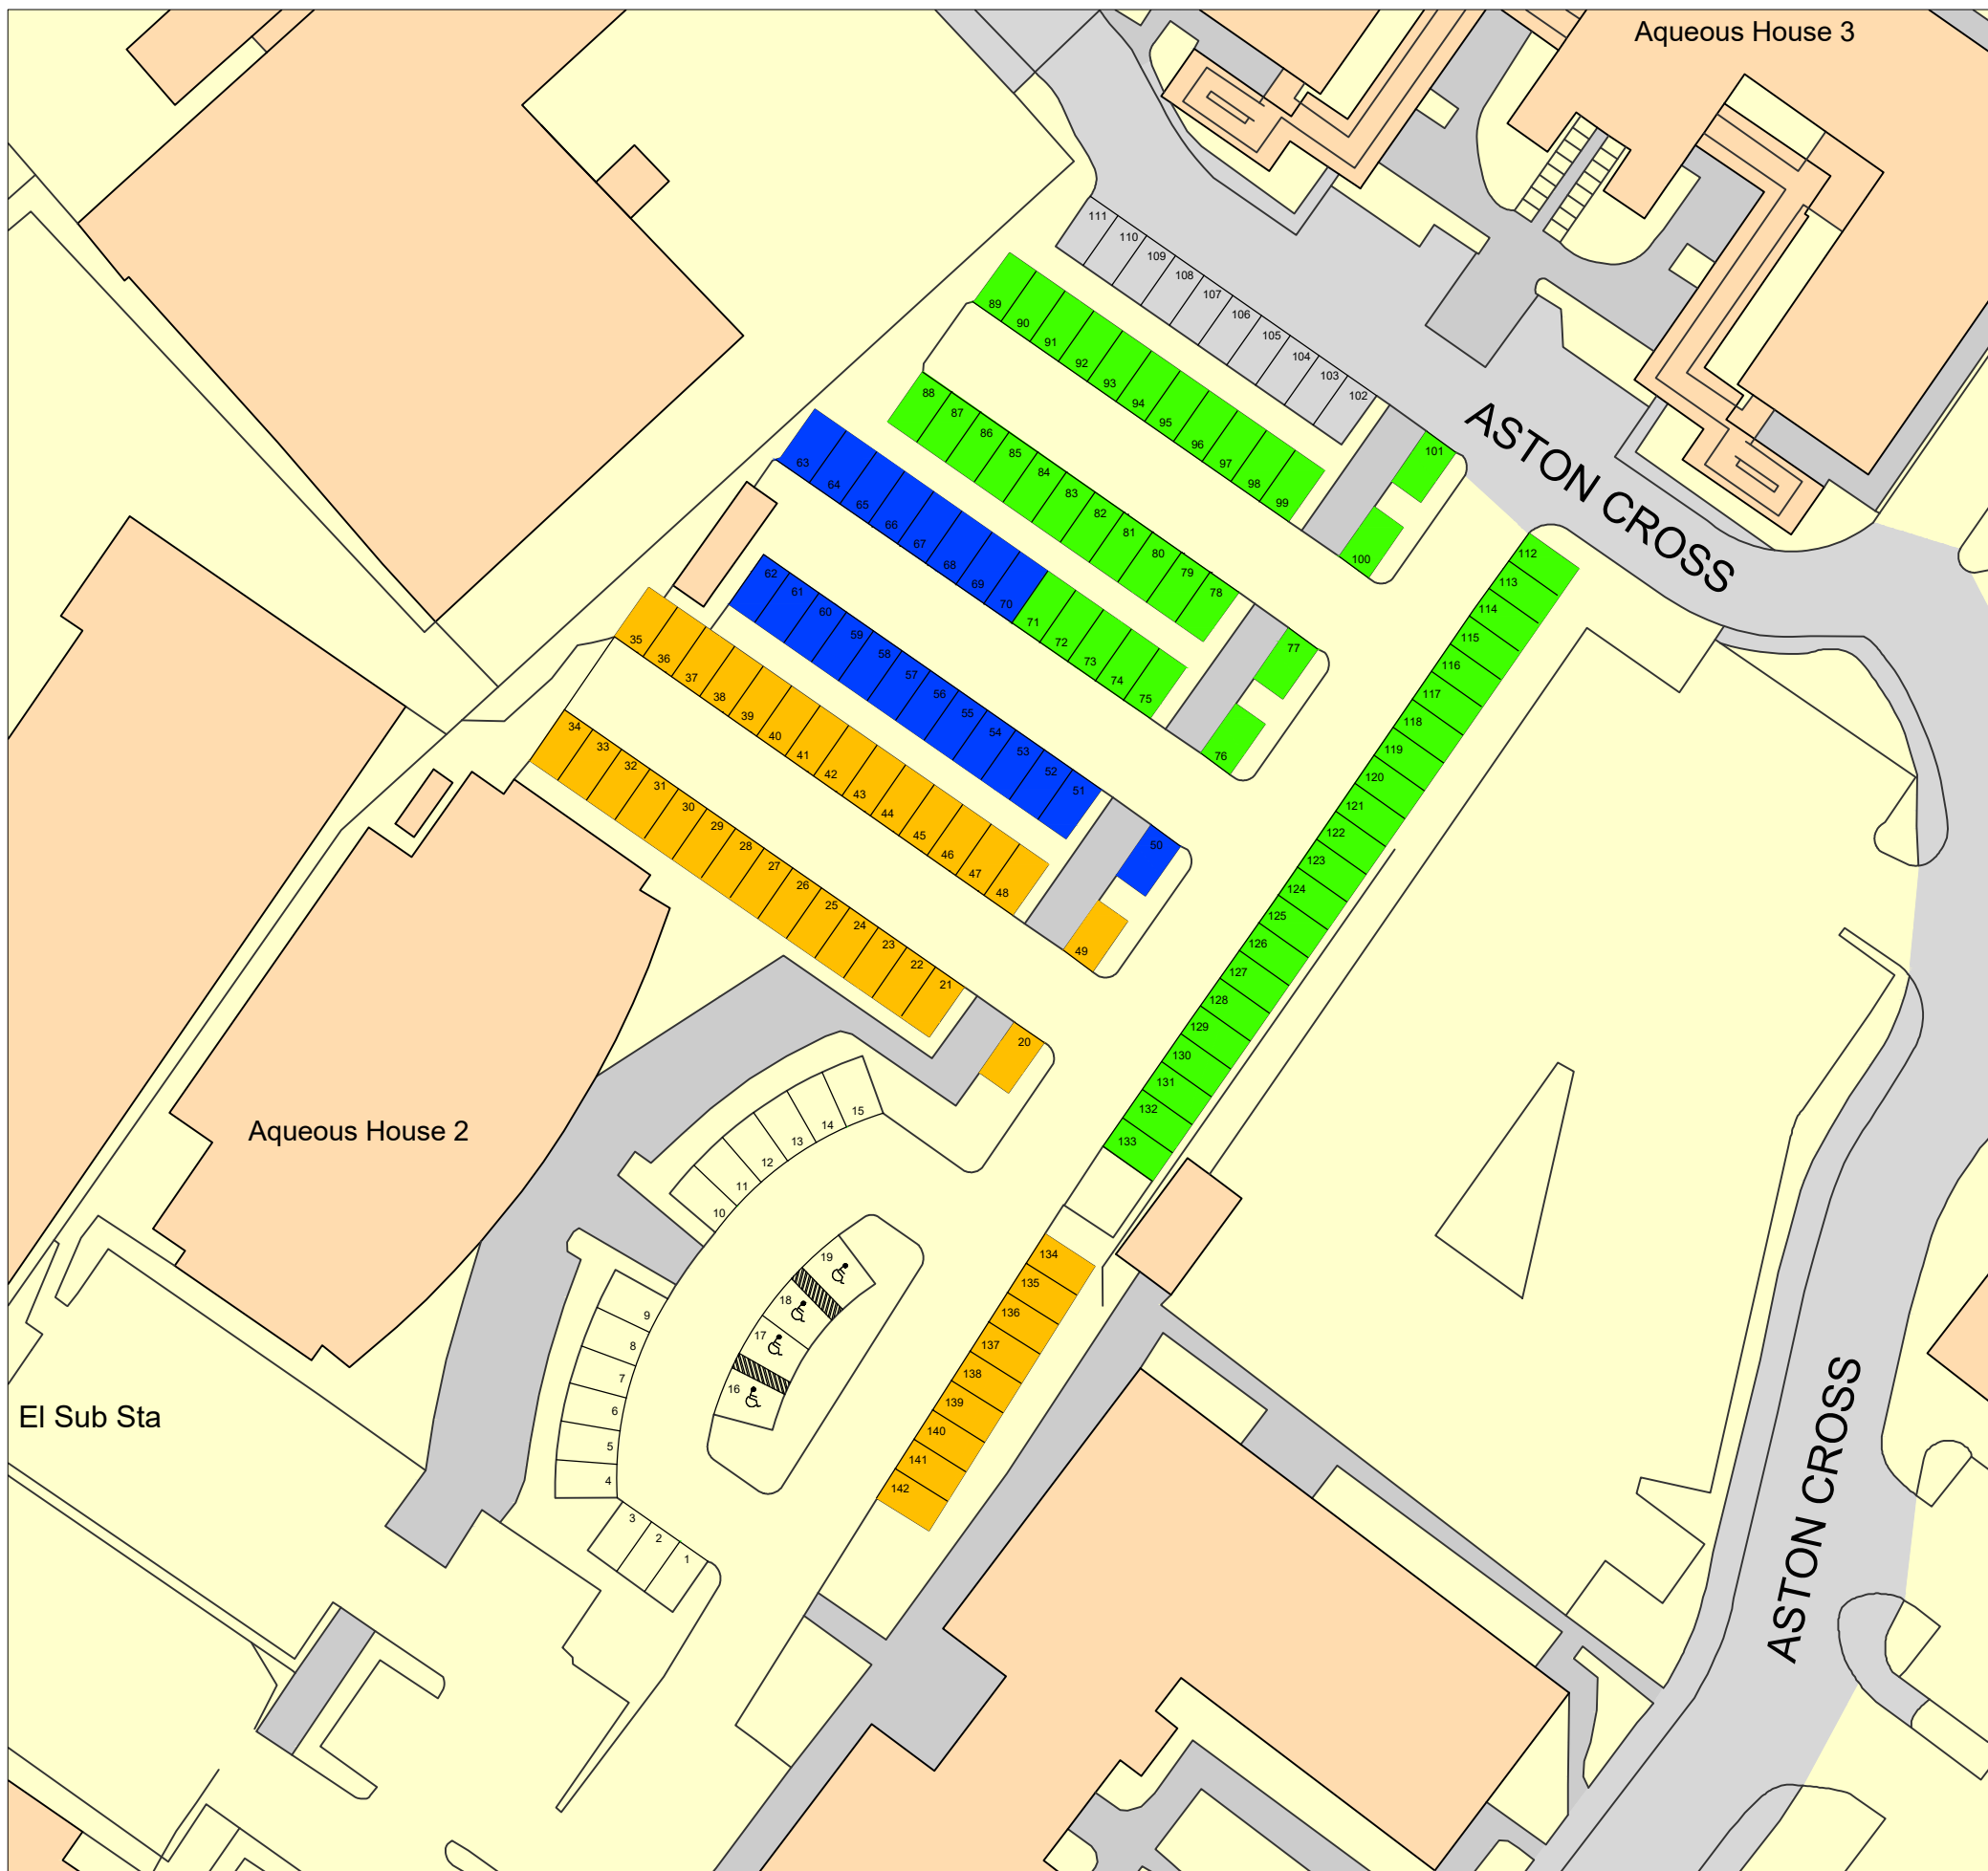

PLEASE NOTE: THIS IS AN A3 PLAN. IT SHOULD NOT BE ENLARGED OR SHRUNK TO FIT. WHEN PRINTING SET THE SCALE TO 'NONE'.

LEGEND

- ABDO
- IKEA
- ATS

SCALE 1:500  
0 1 3 6 10 20

drawing address AQUEOUS II, ASTON BUSINESS PARK BIRMINGHAM B6 5RS	location/details CAR PARKING PLAN	date 03/03/22	scale 1/500
		dwg. no. PP7648-01	sheet A3